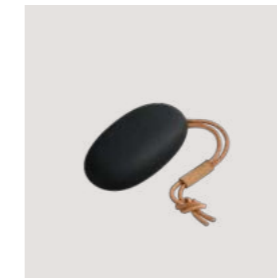

toCHARGE MINI CARE

toCHARGE MINI

● KFXKE02 / Black Edition