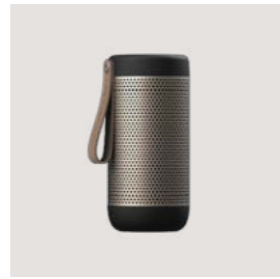

aCOUSTIC

- KFXWT40 / Black Edition, gunmetal glitter
- KFXWT41 / White, champagne glitter
- KFXWT42 / Black, champagne glitter
- KFXWT43 / Dusty Pink, champagne glitter
- KFXWT44 / Cool Grey, champagne glitter
- KFXWT45 / Urban Plum, champagne glitter
- KFXWT49 / Ivory Sand, champagne glitter