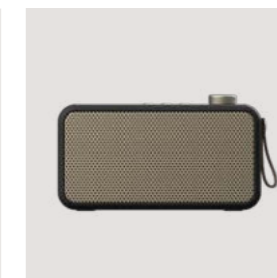

aTUNE CARE

-  KFXWT89 / Wheat fibre, Gabriel fabric

aTUNE

-  KFXWT82 / Black, champagne gitter

aMAJOR

-  KFXWT70 / Black Edition, gun metal grille
-  KFXWT71 / White, champagne gitter
-  KFXWT72 / Black, champagne gitter
-  KFXWT74 / Cool Grey, champagne gitter